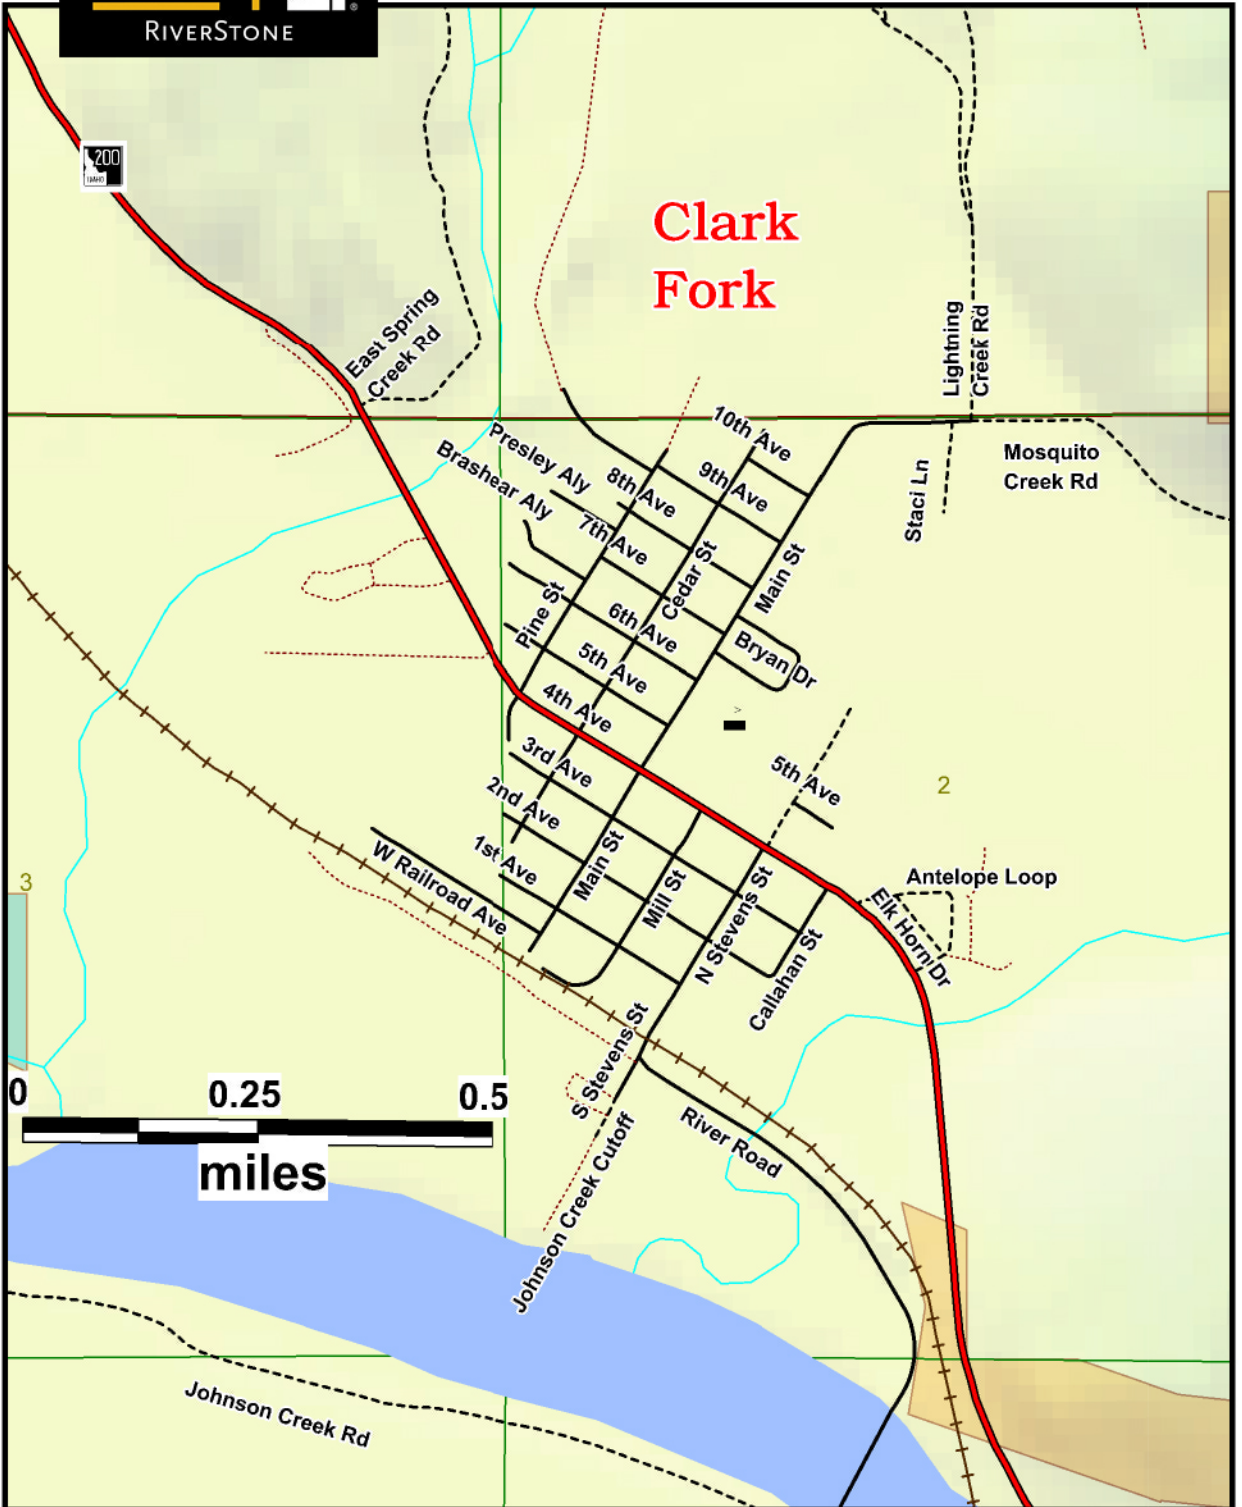

CENTURY 21 RiverStone - 316 N. 2nd Avenue, Suite A-1
Sandpoint, Idaho 83864
office (208) 255-2244

This map is property of CENTURY 21 Riverstone (208) 255-2244