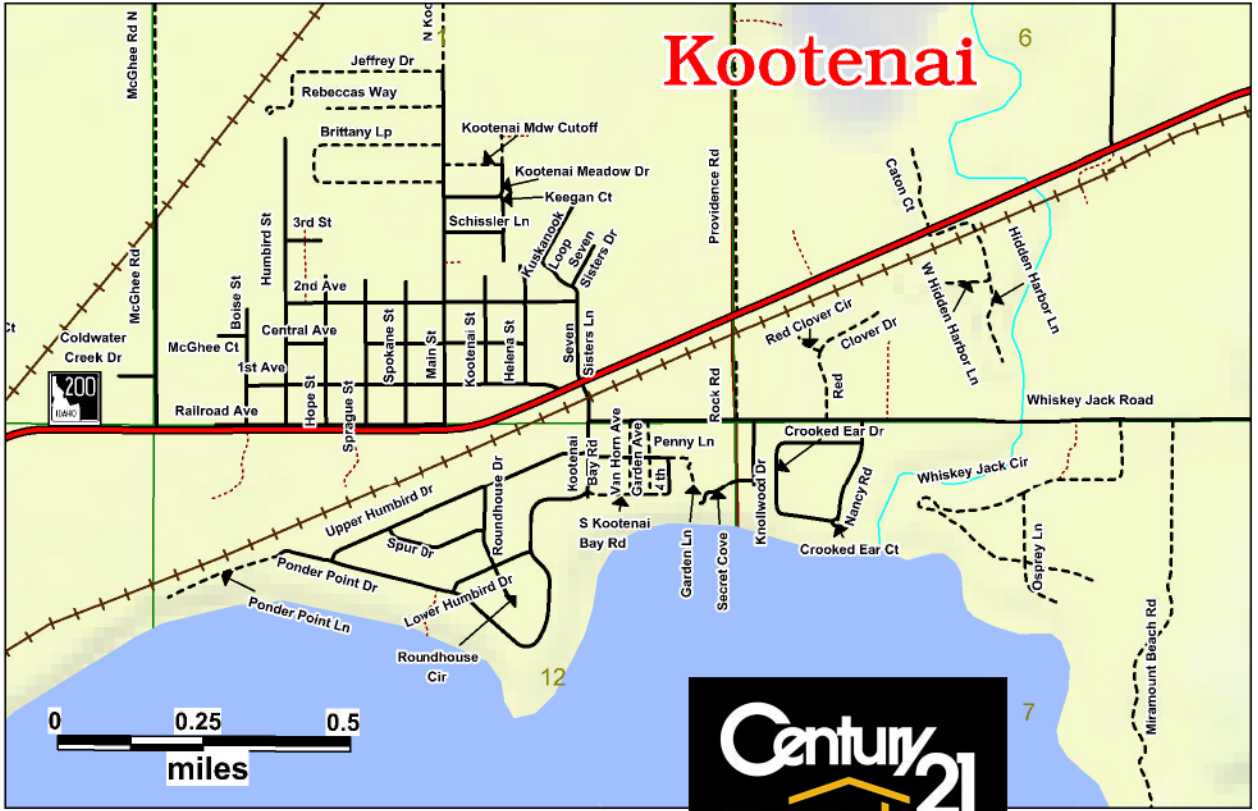

This map is property of CENTURY 21 Riverstone (208) 255-2244

CENTURY 21 RiverStone - 316 N. 2nd Avenue, Suite A-1  
Sandpoint, Idaho 83864  
office (208) 255-2244