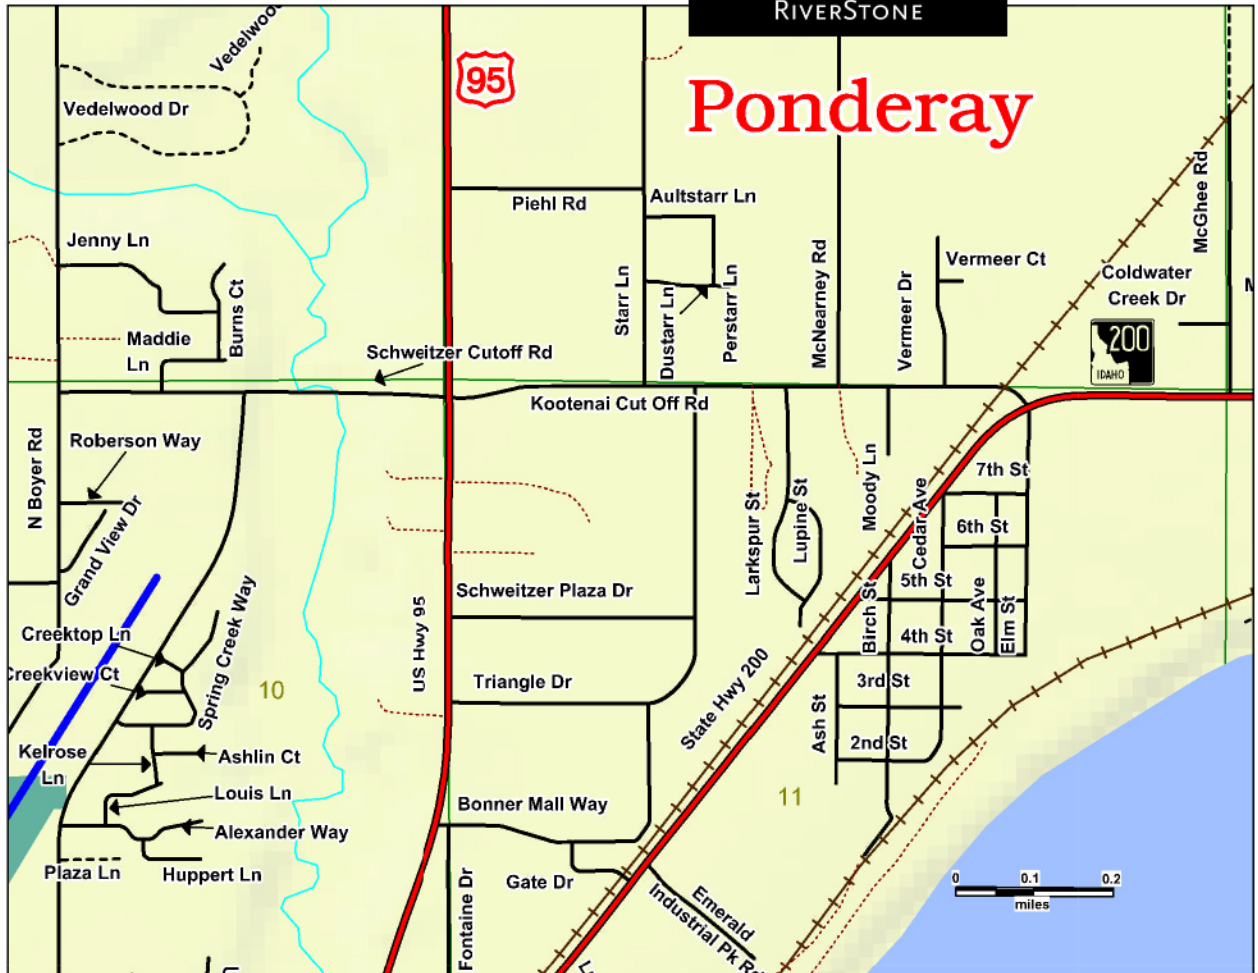

This map is property of CENTURY 21 Riverstone (208) 255-2244

CENTURY 21 RiverStone - 316 N. 2nd Avenue, Suite A-1  
Sandpoint, Idaho 83864  
office (208) 255-2244